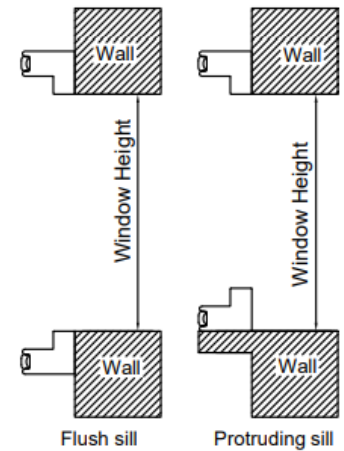

Frames

Frame Sides

Z Frame – Inside Mount

Vintage Hang Strip – Inside Mount

Frames

Frame Sides

Vintage L Frame – Outside Mount

2" Camber Deco Frame – Outside Mount