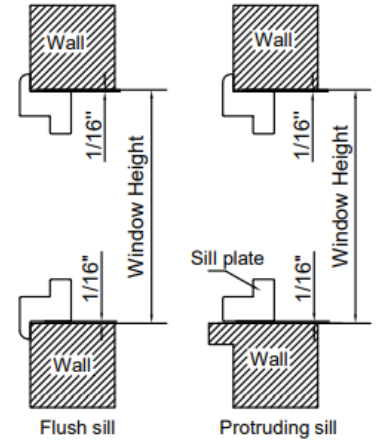

Frames

Frame Sides

Z Frame – Inside Mount

Vintage Hang Strip – Inside Mount

Frames

Frame Sides

Vintage L Frame – Outside Mount

2" Camber Deco Frame – Outside Mount