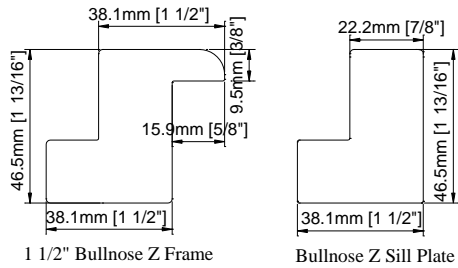

Frames

Frame Sides

Z Frame – Inside Mount

Vintage Hang Strip – Inside Mount

Frames

Frame Sides

Vintage L Frame – Outside Mount

2" Camber Deco Frame – Outside Mount