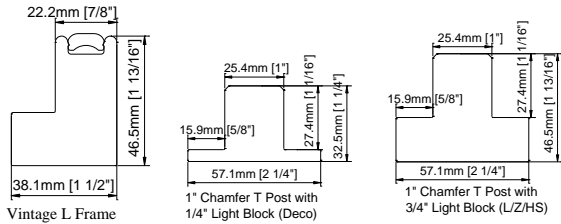

Frames

Frame Sides

Z Frame – Inside Mount

Vintage Hang Strip – Inside Mount

Frames

Frame Sides

Vintage L Frame – Outside Mount

2" Camber Deco Frame – Outside Mount