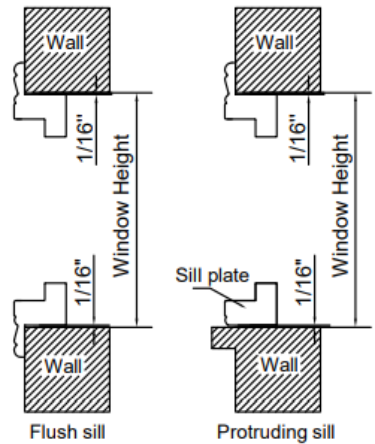

Frames

Frame Sides

Z Frame – Inside Mount

Vintage Hang Strip – Inside Mount

Frames

Frame Sides

Vintage L Frame – Outside Mount

2" Camber Deco Frame – Outside Mount