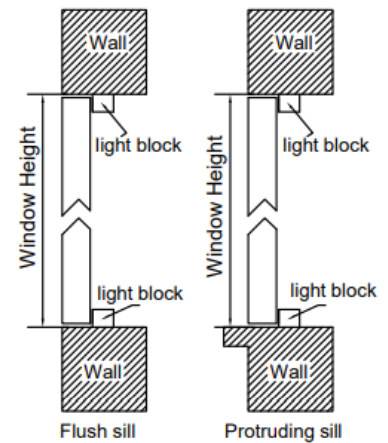

Frames

Frame Sides

Z Frame – Inside Mount

Vintage Hang Strip – Inside Mount

Frames

Frame Sides

Vintage L Frame – Outside Mount

2" Camber Deco Frame – Outside Mount