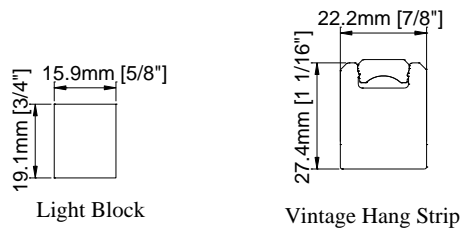

Frames

Frame Sides

Z Frame – Inside Mount

Vintage Hang Strip – Inside Mount

Frames

Frame Sides

Vintage L Frame – Outside Mount

2" Camber Deco Frame – Outside Mount