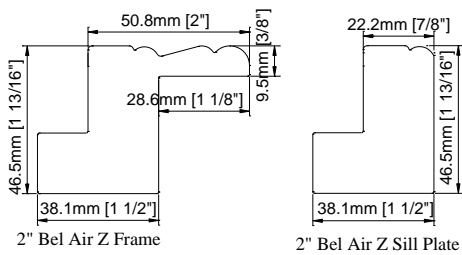

Frames

Frame Sides

Z Frame – Inside Mount

Vintage Hang Strip – Inside Mount

Frames

Frame Sides

Vintage L Frame – Outside Mount

2" Camber Deco Frame – Outside Mount